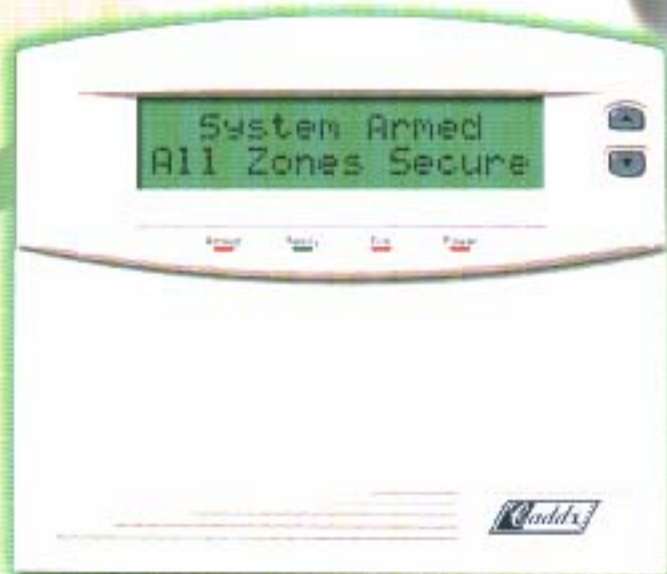

Link Up
To Your
Future In
Security.

NetworkX

"A Whole New World—from Caddx."

Advanced Technology For The

Net

How Your Security System Works

NetworX uses a combination of door and window glass breakage sensors, and interior motion sensors to detect unauthorized entry. The keypad control is the interface between the various sensors connected to the NetworX System.

When a low level of security is desired, the "Chime" feature can be used to produce a pleasant ding-dong sound through each keypad control

when an exterior door or window is opened. When

a higher level of security is needed, the system can be "Armed"