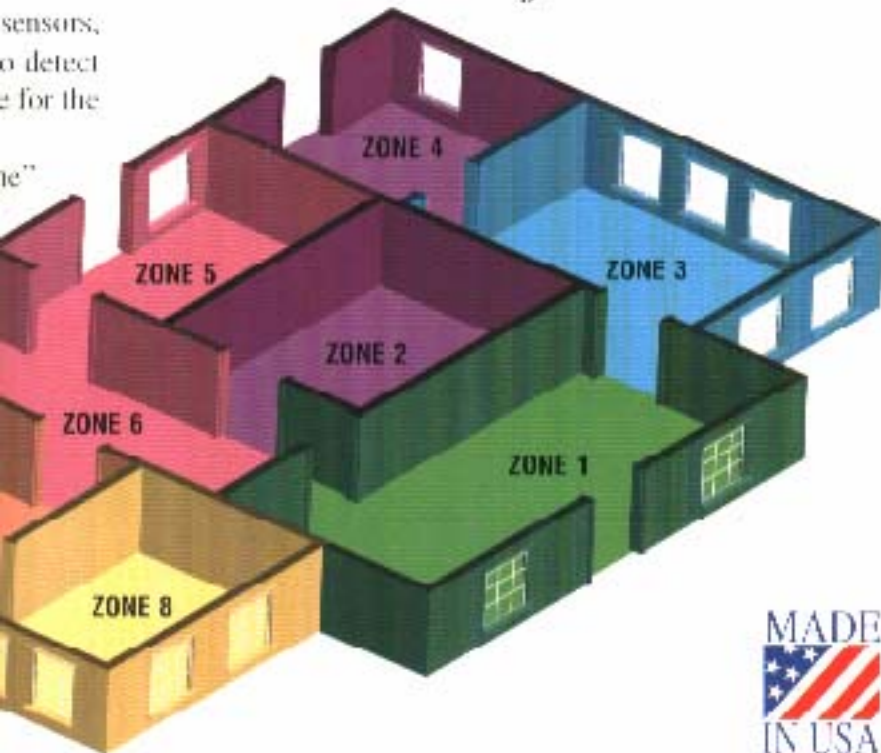

Home Or Business.

Two

X

from Caddx

sensors,
to detect
e for the

ne"

MADE
IN USA

Optional LED keypads are offered to allow matching LED & LCD keypad designs within the same system. The flip-down door can be removed if desired.

PROTECTION ZONES

Illuminating zone numbers indicate the condition of the individual zones in your security system. If a number is off, it means the zone is secure. A zone number flashes when a door or window is open, or a sensor is violated in that zone. When a zone is bypassed, the zone number will be lit to indicate that it is being ignored.