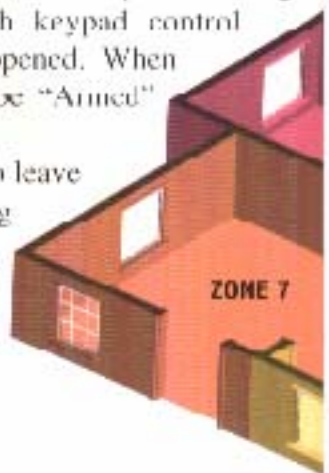

Link Up
To Your
Future In
Security.

NetworkX

"A Whole New World—from Caddx."

Advanced Technology For The

Net

How Your Security System Works

NetworX uses a combination of door and window glass breakage sensors, and interior motion sensors to detect unauthorized entry. The keypad control is the interface between the various sensors connected to the NetworX System.

When a low level of security is desired, the "Chime" feature can be used to produce a pleasant ding-dong sound through each keypad control

when an exterior door or window is opened. When

a higher level of security is needed, the system can be "Armed"

so a loud siren will sound if a sensor is activated.

Sensors on doors that are used for entry and exit have a delay time allowing you to leave and re-enter while the system is "Armed." For maximum perimeter protection during occupancy, these delays can be omitted with the press of a button, and interior motion sensors can be bypassed to allow freedom of movement inside the home or business. With a built-in digital communicator, alarms can be immediately reported to a "Central Monitoring Station" which is staffed 24 hours a day, ready to report a burglary, fire, or panic condition to the proper authorities.