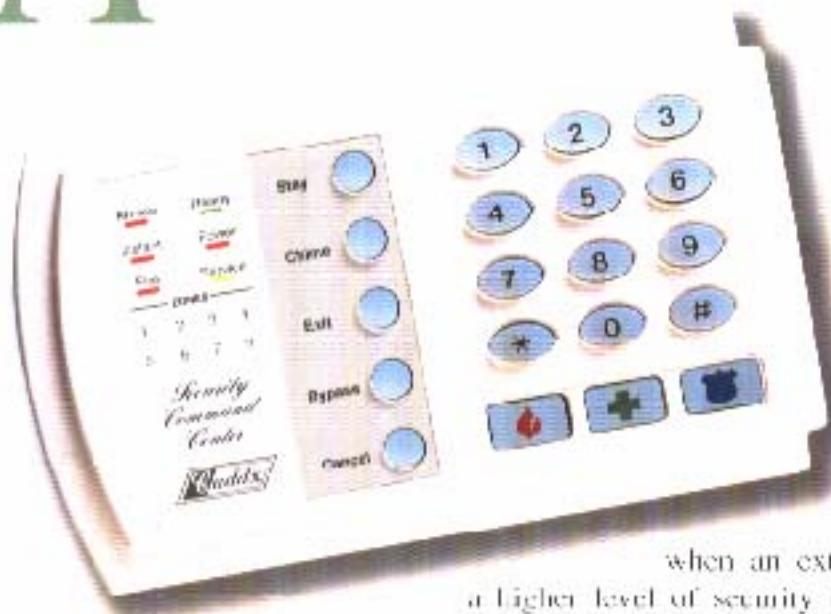

Link Up
To Your
Future In
Security.

NetworkX

"A Whole New World—from Caddx."

Advanced Technology For The

Net

How Your Security System Works

NetworX uses a combination of door and window glass breakage sensors, and interior motion sensors to detect unauthorized entry. The keypad control is the interface between the various sensors connected to the NetworX System.

When a low level of security is desired, the "Chime" feature can be used to produce a pleasant ding-dong sound through each keypad control

when an exterior door or window is opened. When

a higher level of security is needed, the system can be "Armed"

so a loud siren will sound if a sensor is activated.

Sensors on doors that are used for entry and exit have a delay time allowing you to leave and re-enter while the system is "Armed." For maximum perimeter protection during occupancy, these delays can be omitted with the press of a button, and interior motion sensors can be bypassed to allow freedom of movement inside the home or business. With a built-in digital communicator, alarms can be immediately reported to a "Central Monitoring Station" which is staffed 24 hours a day, ready to report a burglary, fire, or panic condition to the proper authorities.